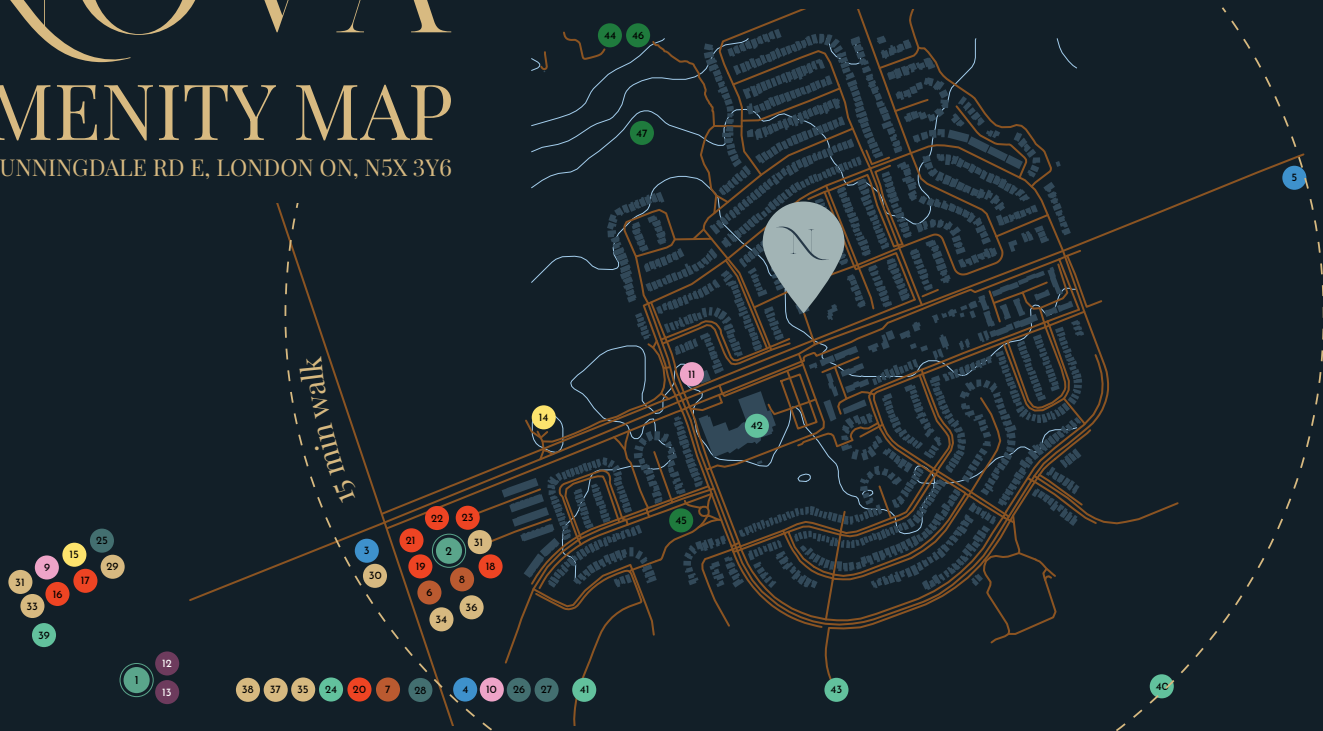

NOVA

AMENITY MAP

1140 SUNNINGDALE RD E, LONDON ON, N5X 3Y6

Major Commercial Amenities/Stores

- 1 CF Masonville Mall - 1680 Richmond St
- 2 Stoney Creek Commercial Center - 1800 Adelaide St N

Gas Stations

- 3 Petro Canada - 1845 Adelaide St N
- 4 Esso - 1536 Adelaide St N
- 5 Rumas Syl Petro - 1896 Sunningdale Rd E

Grocery

- 6 Sunripe Fresh Market - 1800 Adelaide St N
- 7 Sobeys North London - 1595 Adelaide St N
- 8 No Frills (Coming Soon) - 1820 Adelaide St N

Pharmacy

- 9 Uptown Guardian Pharmacy - 2155 Richmond St
- 10 Shoppers Drug Mart - 1118 Adelaide St N
- 11 Stoney Creek Pharmacy - 770 South Wenige Drive

Institutions

- 24 LHSC University Hospital - 339 Windermere Rd

Banks

- 25 TD - 2165 Richmond St
- 26 RBC - 1530 Adelaide St N
- 27 CIBC - 1080 Adelaide St N
- 28 BMO - 1595 Adelaide St N

Food

- 29 McDonalds - 2165 Richmond St.
- 30 Tim Hortons - 1825 Adelaide St N
- 31 Dairy Queen - 1820 Adelaide St N
- 32 Pastry Culture French Bakery - 2175 Richmond St
- 33 Hanabi Sushi - 2155 Richmond St
- 34 DoughBox Wood Fired Pizza and Pasta - 1820 Adelaide St N
- 35 McDonalds - 103 Fanshawe Park Rd E
- 36 Mary Browns Chicken - 1830 Adelaide St N
- 37 Popeyes - 580 Fanshawe Park Rd E
- 38 Burger Factory - 580 Fanshawe Park Rd E

Other

LTC Bus Stop Located Directly Beside Nova, Only Steps Away!
9.5KM to Downtown London